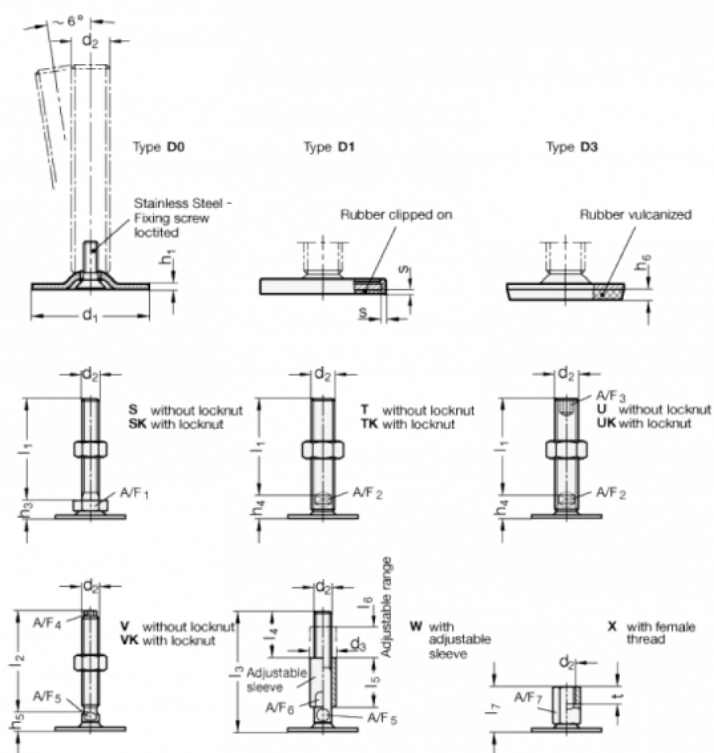

Article number: 204180M1060D3SK  
 Description: E+G levelling foot  
 GN 41-80-M10-60-D3-SK  
 Note: SK With nut, External hexagon at the bottom

## Measures

A/F1 = 17  
 d1 = 80  
 d2 = M10  
 h1 = 3  
 h3 = 11  
 h6 = 5  
 l1 = 60  
 s =